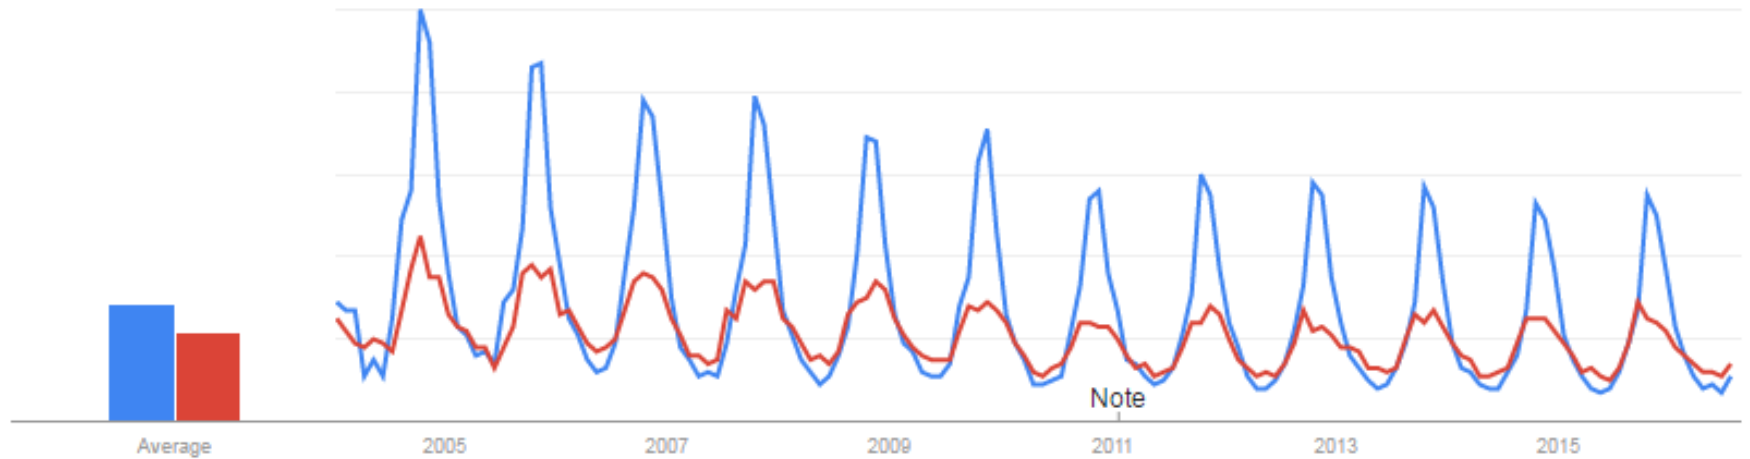

ORVIS WINGSHOOTING RENDEZVOUS

PURSELL FARMS, ALABAMA
AUGUST, 2016

WHAT DOES THE BROADER LANDSCAPE LOOK LIKE

What are we seeing outside of our normal field of view?

- Have we been overly focused on what we presume to be our wingshooting demographic?
- If so, what is surprising us? What seems to be ‘trending’. Where might new markets lie?
- How do we capitalize on a changing landscape? Can/should we be all things to all people?

WHAT DOES THE BROADER LANDSCAPE LOOK LIKE

pheasant hunting
Search term

bird hunting
Search term

+ Add term

Interest over time ?

News headlines ? Forecast ?

Note

</>

Clay pigeon shooting

Sport

United States

+ Add location

Beta: Measuring search interest in *topics* is a beta feature which quickly provides accurate measurements of overall search interest. To measure search interest for a specific *query*, select the "search term" option. [?](#)