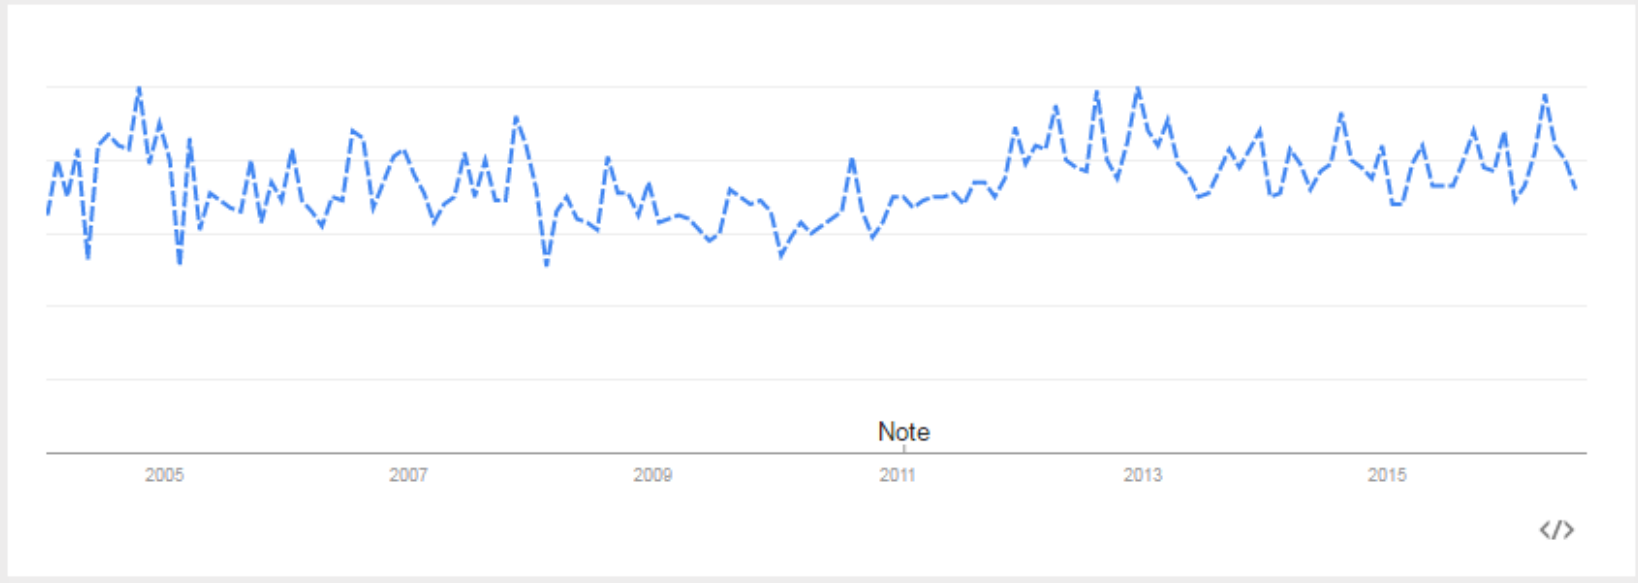

Clay pigeon shooting

Sport

United States

+ Add location

Beta: Measuring search interest in *topics* is a beta feature which quickly provides accurate measurements of overall search interest. To measure search interest for a specific *query*, select the "search term" option. [?](#)

Interest over time [?](#)

News headlines [?](#) Forecast [?](#)

WHAT DOES THE BROADER LANDSCAPE LOOK LIKE

SCTP and SPP Make History with National Championships

July 23, 2014 By [Stephanie Mallory](#)

More than 2500 young shooters, along with thousands of coaches, family members, and supporters, descended upon the World Shooting and Recreational Complex in Sparta, Ill. last week for the largest youth shooting event ever held, the SCTP and SPP National Championships.

The July 14-19 event saw significant increases in virtually every metric over 2013's record-setting Nationals. In the SCTP event alone, competitors shot 715,000 targets, a 35% increase over last year. Shooters from 175 SCTP teams came from 26 states.